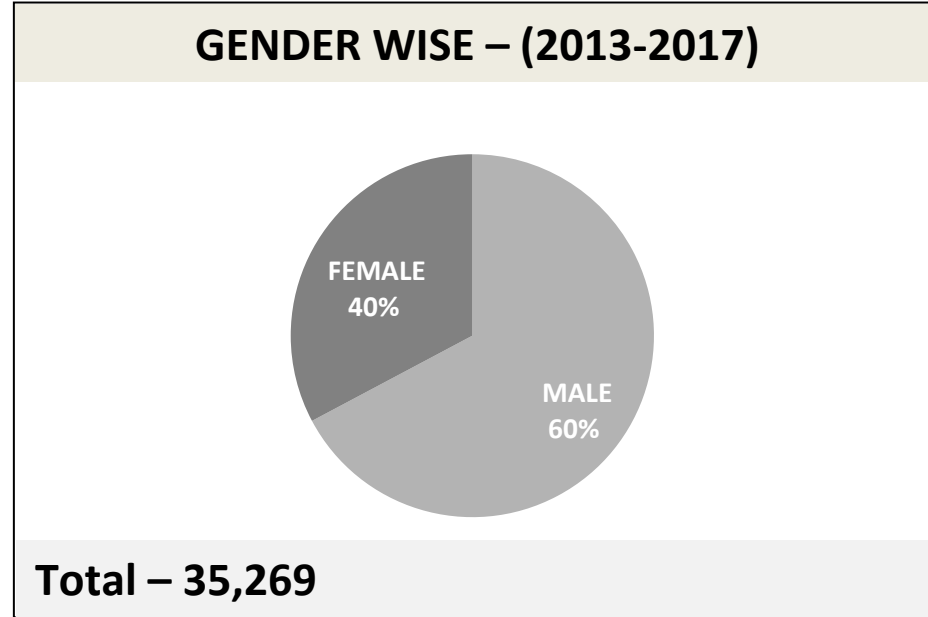

## COLLECTORATE – KAKINADA PLACEMENTS IN SALARY WISE

S.NO.	SALARY	NO.OF SELECTED	PERCENTAGE
1	6,000 - 8,000	6,348	18%
2	8,001 - 10,000	11,286	32%
3	10,001 -12,000	6,348	18%
4	12,001 -15,000	6,348	18%
5	15,001 - 20,000	3,175	9%
6	20,001 - 25,000	1,410	4%
7	25,000 - 30,000	248	0.7 %
8	30,001 - 35,000	106	0.3%
<b>TOTAL</b>		<b>35,269</b>	<b>100%</b>

### SALARY WISE – (2013-2017)

**Total – 35,269**

**COLLECTORATE – KAKINADA  
PLACEMENTS IN GENDER WISE**

S.NO.	GENDER	NO.OF SELECTED	PERCENTAGE
1	MALE	21,161	60%
2	FEMALE	14,108	40%
	<b>TOTAL</b>	<b>35,269</b>	<b>100%</b>