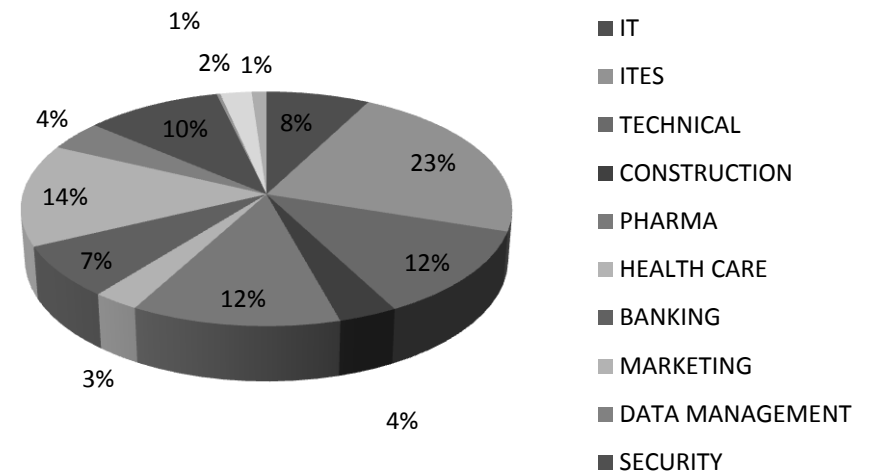

COLLECTORATE – KAKINADA PLACEMENTS IN SECTOR WISE

S.NO.	NAME OF THE SECTOR	NO.OF SELECTED	PERCENTAGE
1	IT	2821	8%
2	ITES	8,111	23%
3	TECHNICAL	4,234	12%
4	CONSTRUCTION	1,058	3%
5	PHARMA	4,234	12%
6	HEALTH CARE	1,058	3%
7	BANKING	2,468	7%
8	MARKETING	4,937	14%
9	DATA MANAGEMENT	1,412	4%
10	SECURITY	3,526	10%
11	TRANSPORT	352	1%
12	RETAIL INDUSTRY	706	2%
13	OTHERS	352	1%
	TOTAL	35,269	100%

SECTOR WISE – (2013-2017)

Total – 35,269