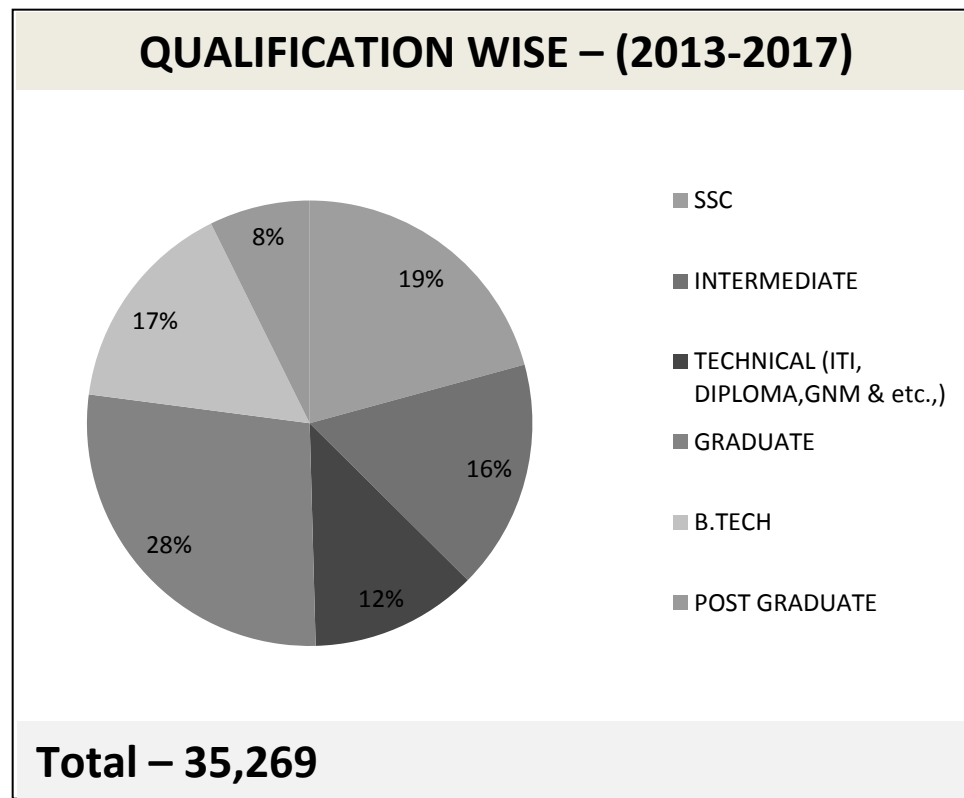

**3. NO. OF JOB MELAS CONDUCTED IN RURAL AREAS:**

**TOTAL APPLICANTS**  
**2,15,000**

## COLLECTORATE – KAKINADA PLACEMENTS IN SECTOR WISE

S.NO.	NAME OF THE SECTOR	NO.OF SELECTED	PERCENTAGE
1	IT	2821	8%
2	ITES	8,111	23%
3	TECHNICAL	4,234	12%
4	CONSTRUCTION	1,058	3%
5	PHARMA	4,234	12%
6	HEALTH CARE	1,058	3%
7	BANKING	2,468	7%
8	MARKETING	4,937	14%
9	DATA MANAGEMENT	1,412	4%
10	SECURITY	3,526	10%
11	TRANSPORT	352	1%
12	RETAIL INDUSTRY	706	2%
13	OTHERS	352	1%
	<b>TOTAL</b>	<b>35,269</b>	<b>100%</b>

### SECTOR WISE – (2013-2017)

**Total – 35,269**

**COLLECTORATE – KAKINADA  
PLACEMENTS IN QUALIFICATION WISE**

S.NO.	QUALIFICATION	NO.OF SELECTED	PERCENTAGE
1	SSC	6,701	19%
2	INTERMEDIATE	5,643	16%
3	TECHNICAL (ITI, DIPLOMA,GNM & etc.,)	4,232	12%
4	GRADUATE	9,875	28%
5	B.TECH	5,995	17%
6	POST GRADUATE	2,823	8%
<b>TOTAL</b>		<b>35,269</b>	<b>100%</b>