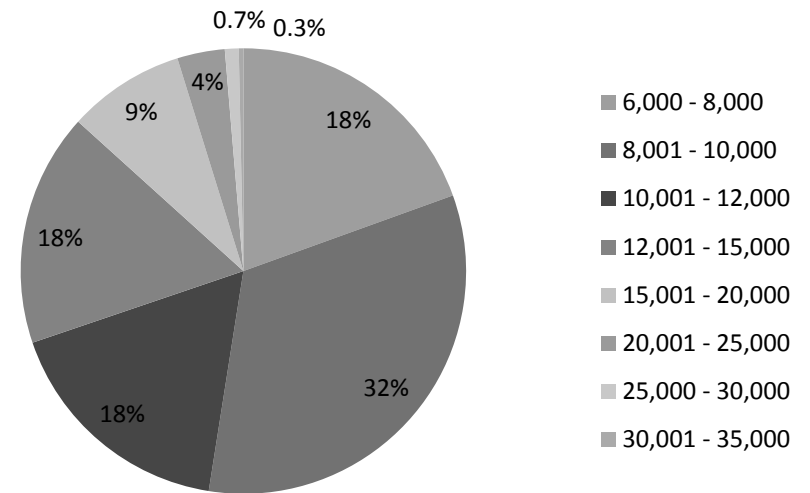

COLLECTORATE – KAKINADA PLACEMENTS IN SALARY WISE

S.NO.	SALARY	NO.OF SELECTED	PERCENTAGE
1	6,000 - 8,000	6,348	18%
2	8,001 - 10,000	11,286	32%
3	10,001 -12,000	6,348	18%
4	12,001 -15,000	6,348	18%
5	15,001 - 20,000	3,175	9%
6	20,001 - 25,000	1,410	4%
7	25,000 - 30,000	248	0.7 %
8	30,001 - 35,000	106	0.3%
TOTAL		35,269	100%

SALARY WISE – (2013-2017)

Total – 35,269