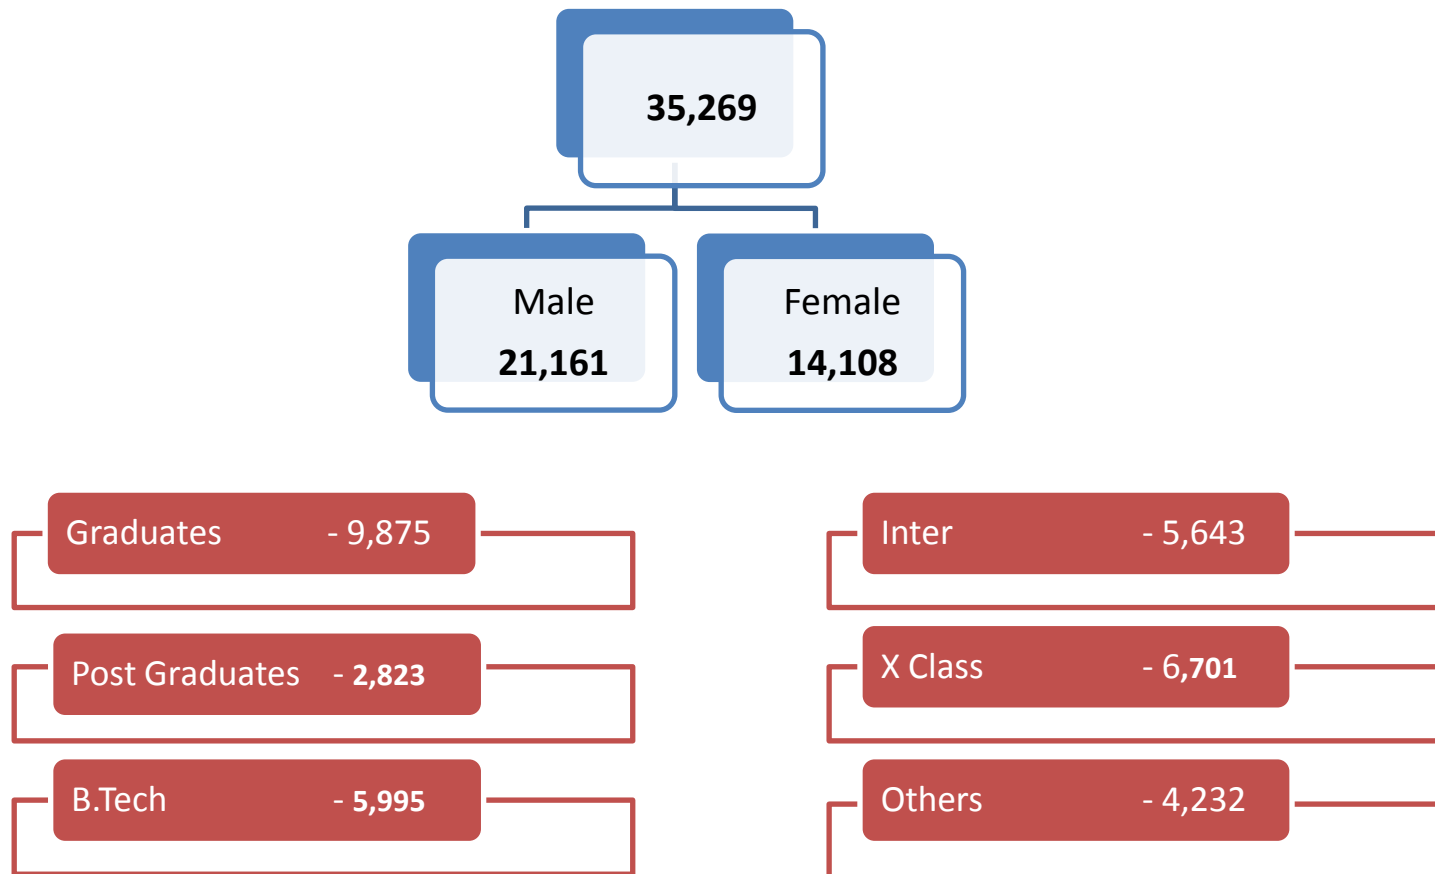

PROGRESS REPORT

1. NO. OF EMPLOYMENT OPPORTUNITIES PROVIDED: